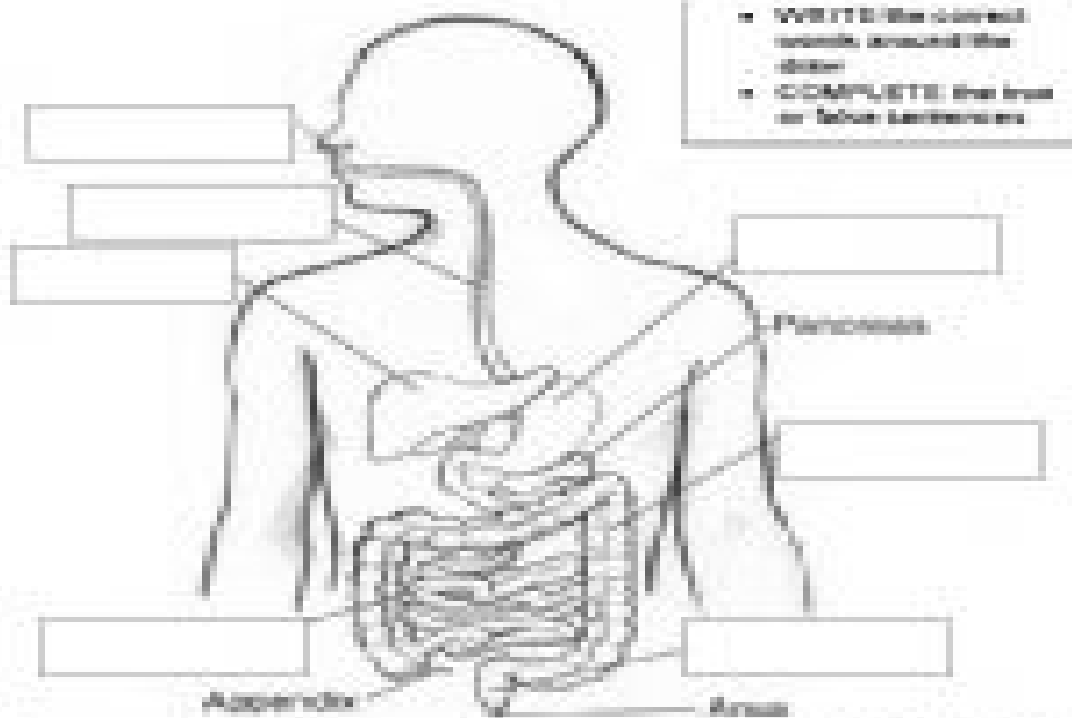

# SCIENCE test

- WRITE the correct words around the diagram
- COMPLETE the text or short sentences

	TRUE	FALSE
The digestive system break food down into small molecules.		
The esophagus is a muscular tube.		
The Large Intestine is responsible for removing water.		
The digestive process starts in the mouth.		
Liver produces bile.		
Food stays in the small intestine about 4 minutes.		
The small intestine is 2 meters long.		
The food waste is expelled through the anus.		